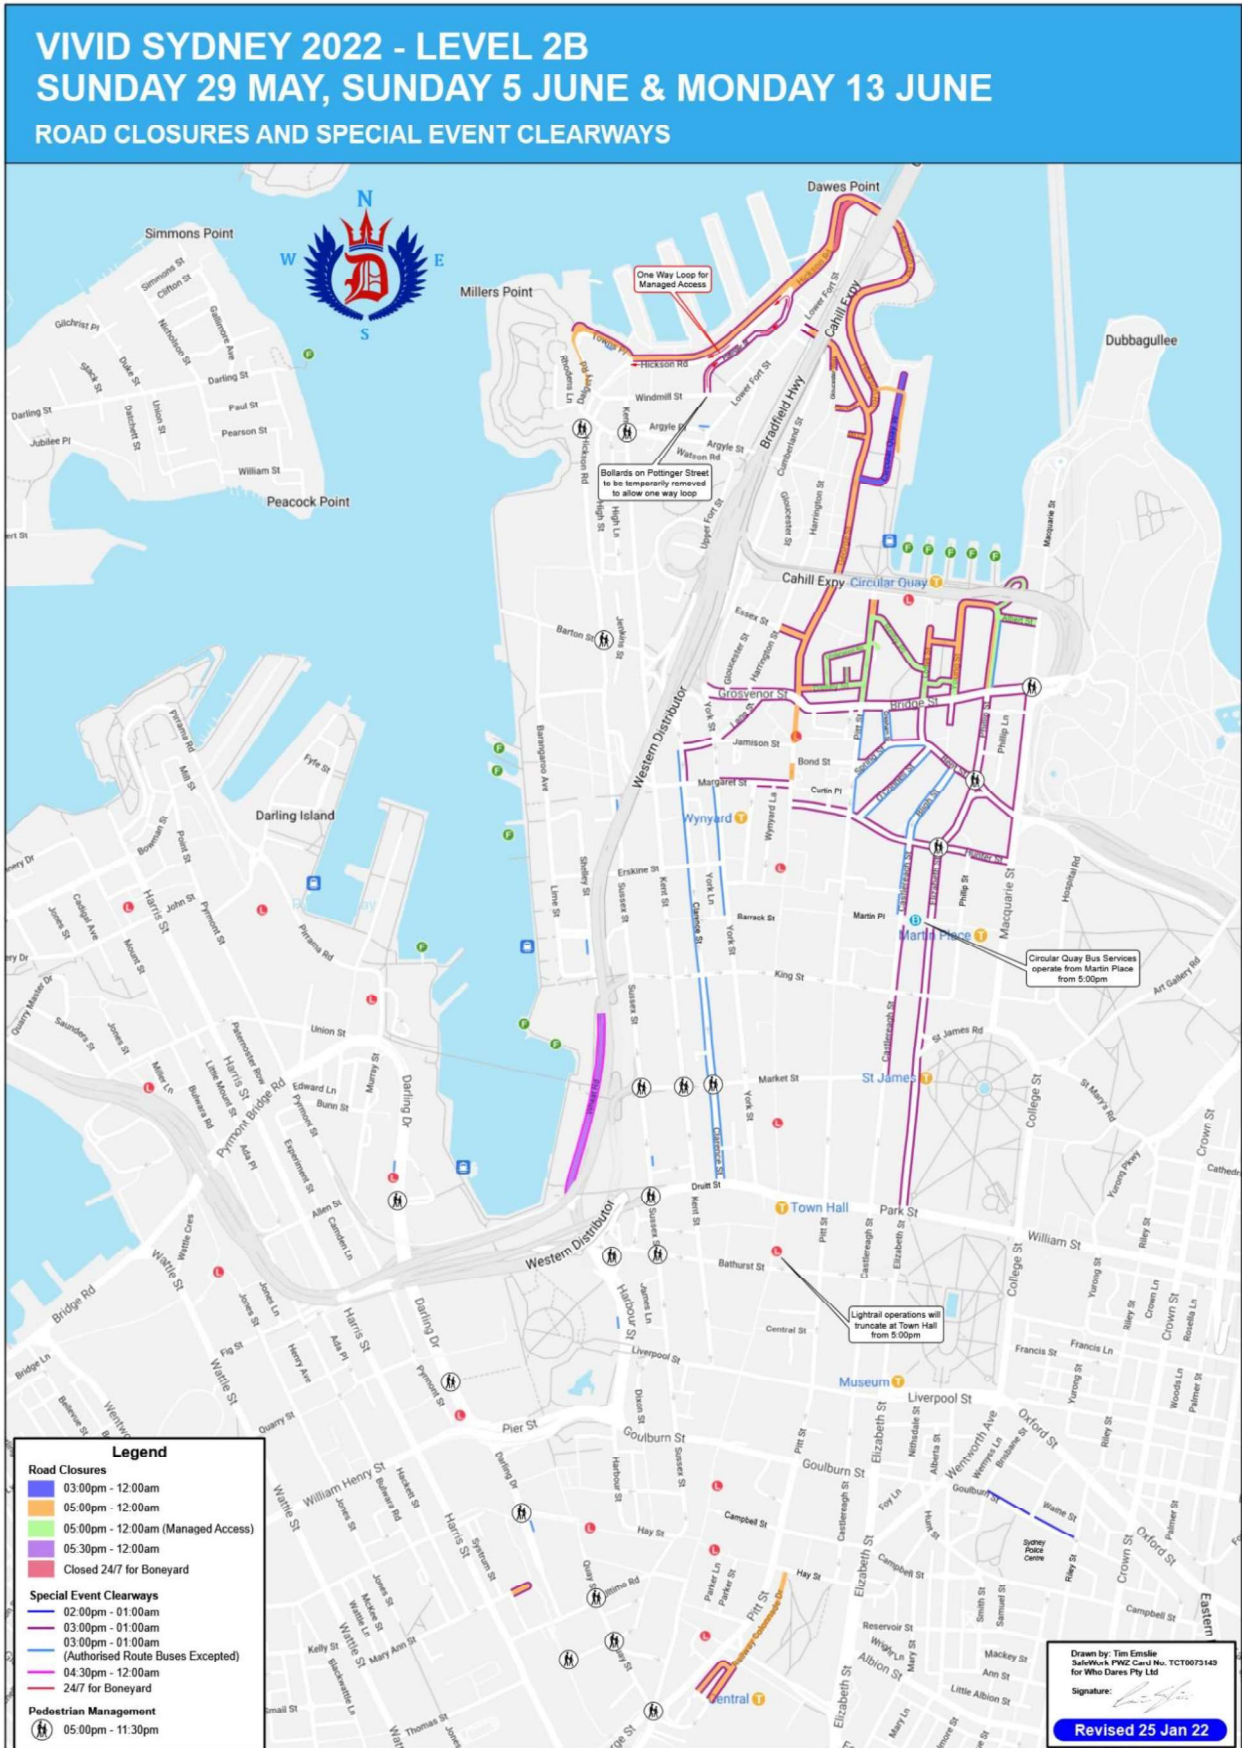

LEVEL 1 ROAD CLOSURE & SPECIAL EVENT CLEARWAY MAP

LEVEL 2A ROAD CLOSURE & SPECIAL EVENT CLEARWAY MAP

LEVEL 2B ROAD CLOSURE & SPECIAL EVENT CLEARWAY MAP

LEVEL 3 ROAD CLOSURE & SPECIAL EVENT CLEARWAY MAP