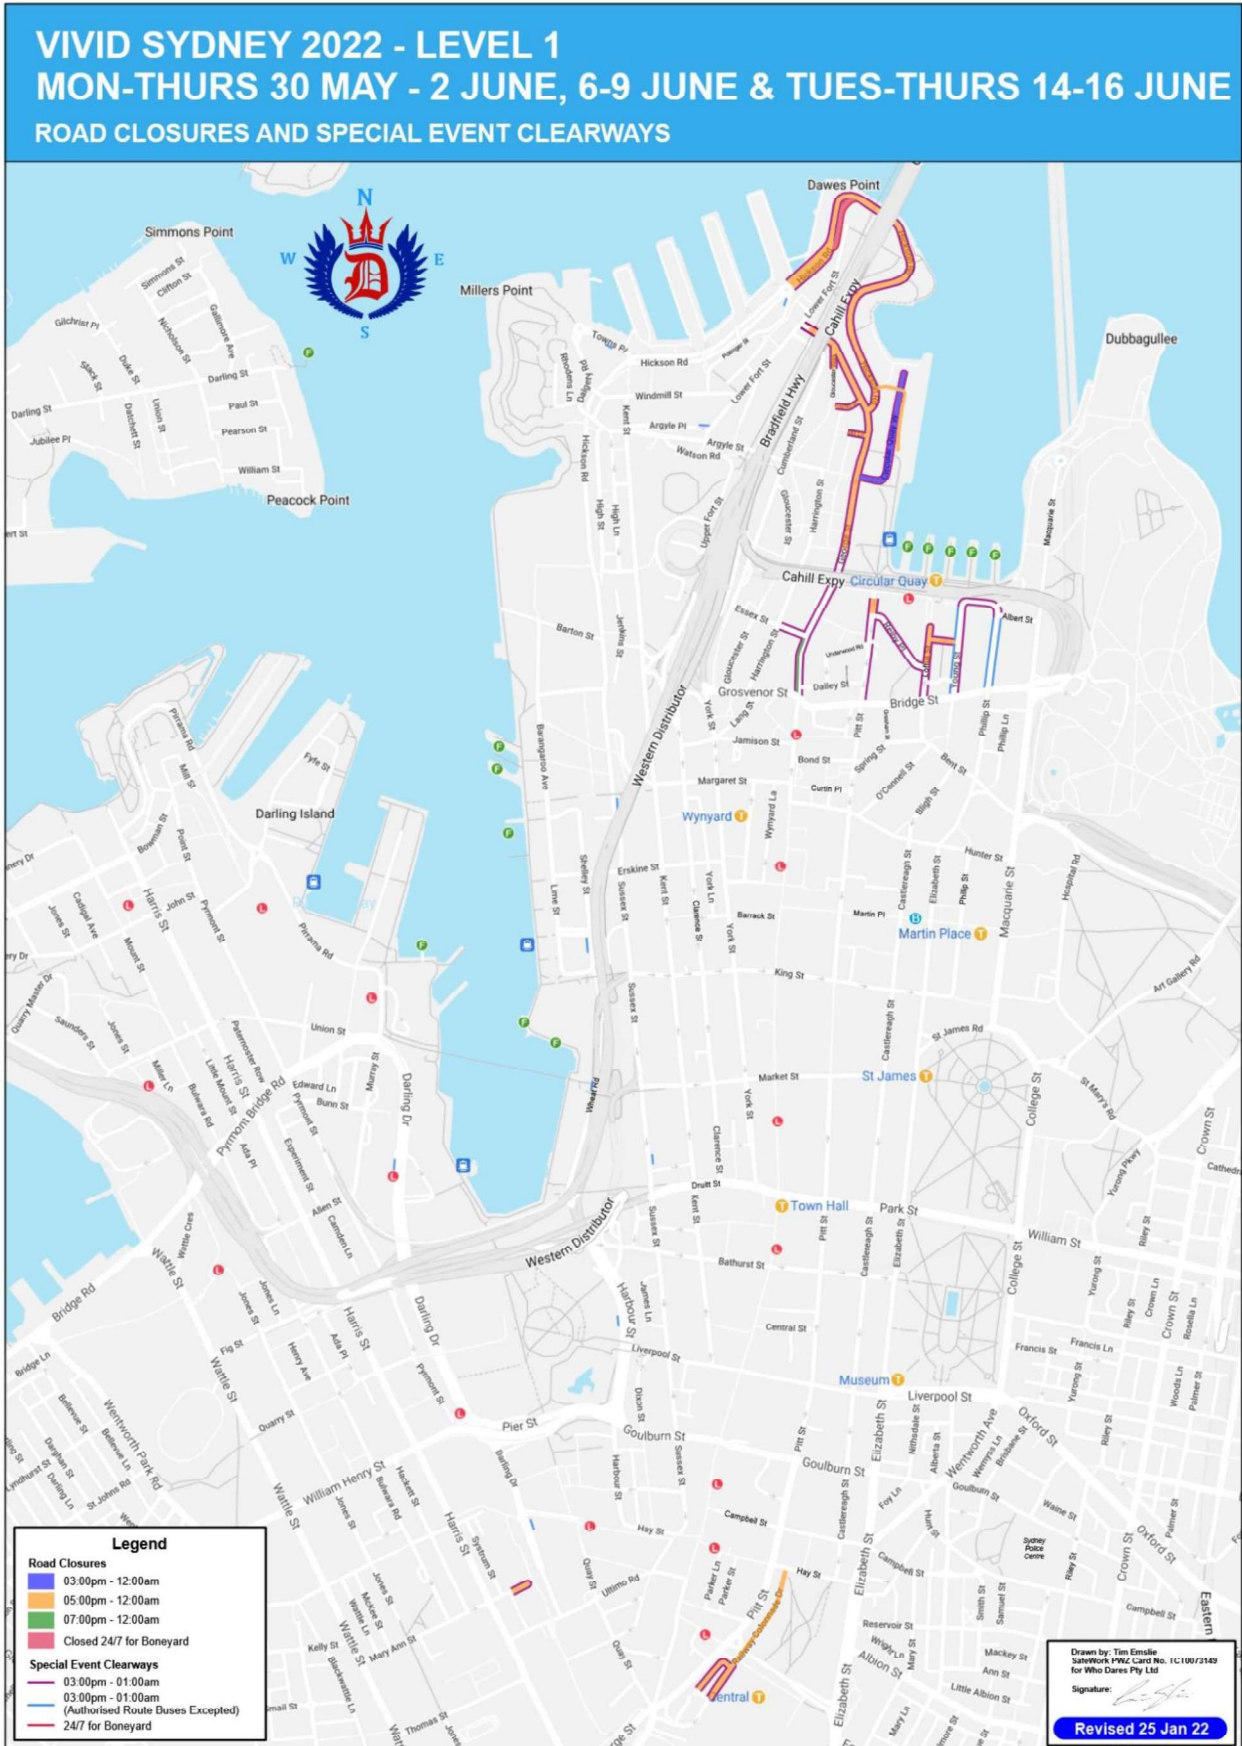

LEVEL 1 ROAD CLOSURE & SPECIAL EVENT CLEARWAY MAP

LEVEL 2A ROAD CLOSURE & SPECIAL EVENT CLEARWAY MAP

LEVEL 2B ROAD CLOSURE & SPECIAL EVENT CLEARWAY MAP

LEVEL 3 ROAD CLOSURE & SPECIAL EVENT CLEARWAY MAP