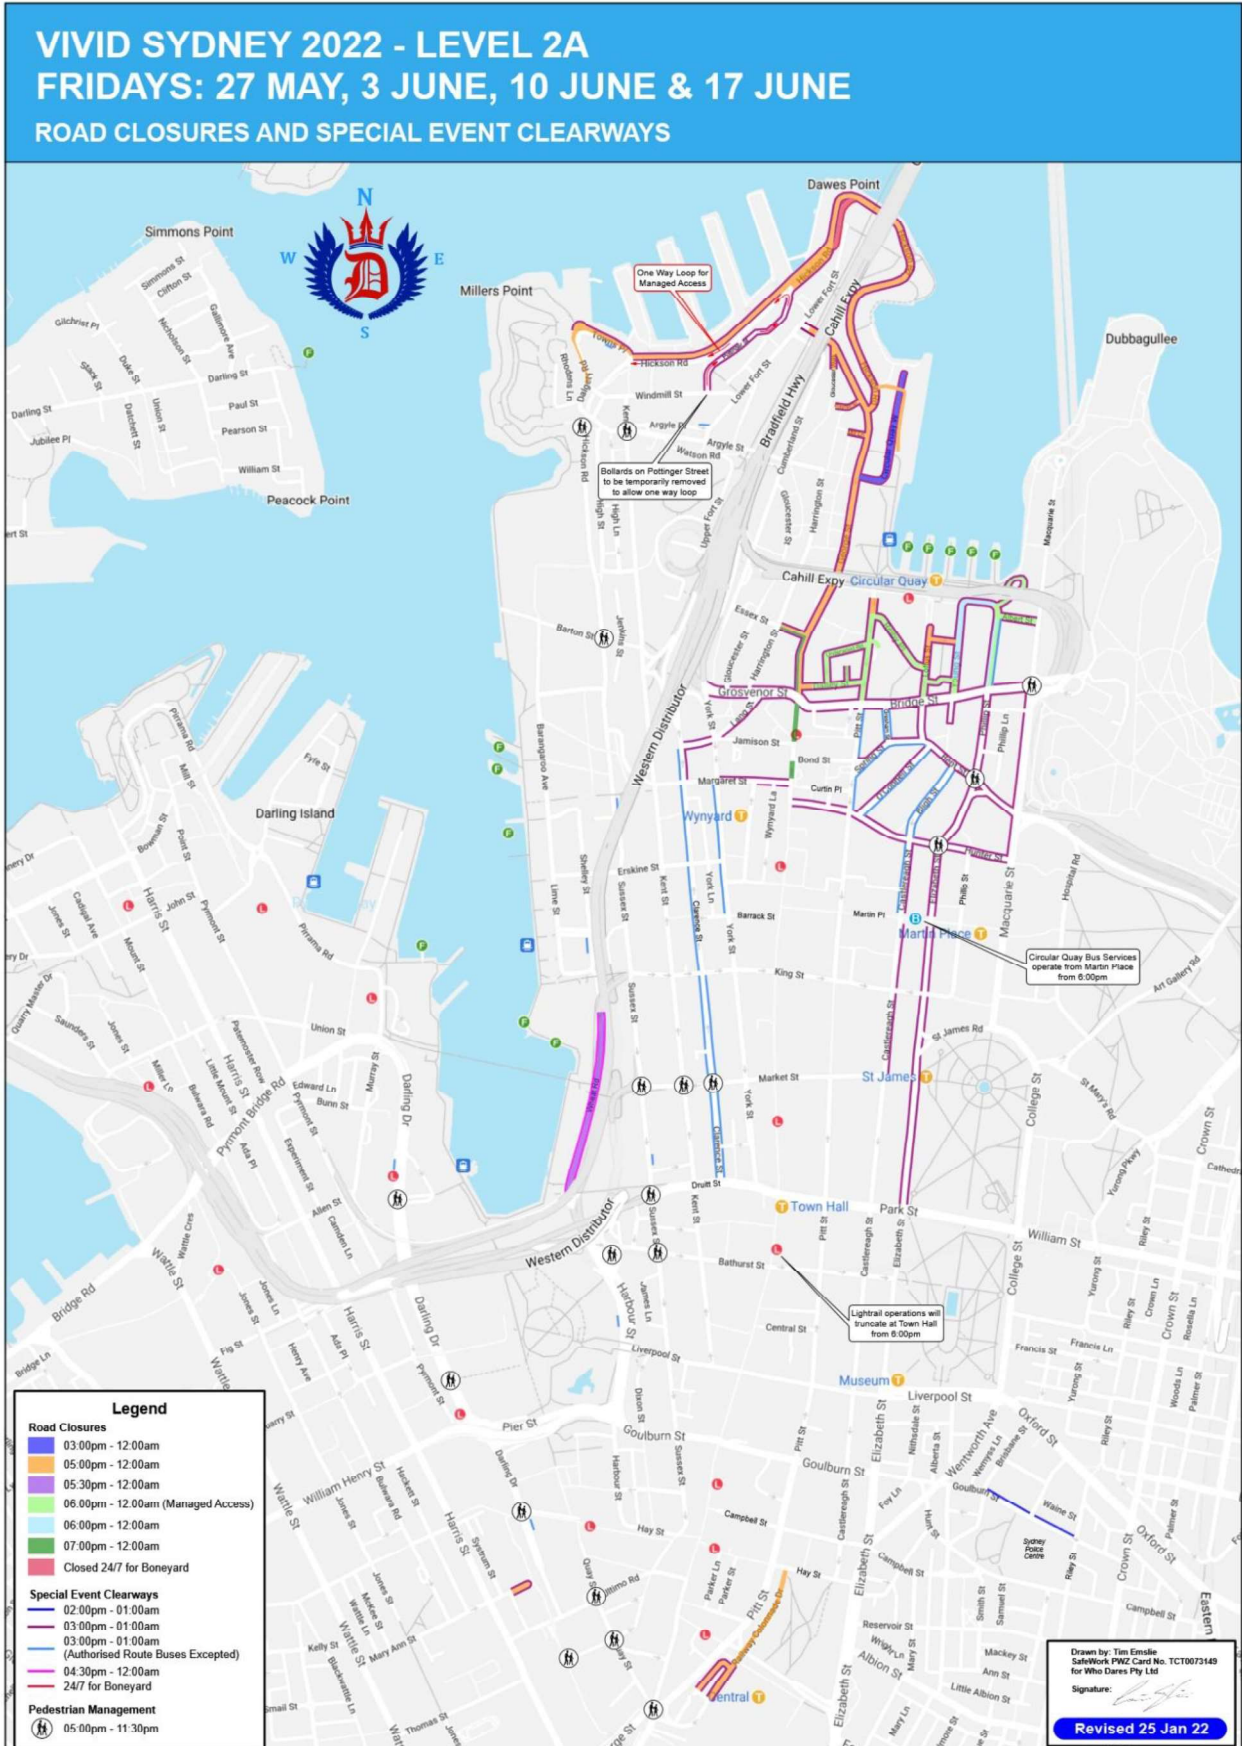

LEVEL 1 ROAD CLOSURE & SPECIAL EVENT CLEARWAY MAP

LEVEL 2A ROAD CLOSURE & SPECIAL EVENT CLEARWAY MAP

LEVEL 2B ROAD CLOSURE & SPECIAL EVENT CLEARWAY MAP

LEVEL 3 ROAD CLOSURE & SPECIAL EVENT CLEARWAY MAP